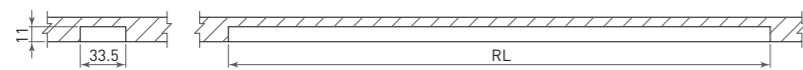

Recessed Uni Linear LED Light | UC2711

- Application: under cabinet / shelf for kitchen, bathroom, home and office
- Extruded aluminium housing, push-fit installation
- With MCPET reflector & acrylic diffuser
- Compatible power supply: 700mA constant current XP LED power system

- Routed dimension: 33.5x11xRL (mm)

Model	Illustration	RL
UC2711-45		L=413mm, 2 LEDs (5W) 398mm
UC2711IRH-45		
UC2711-60		L=563mm, 3 LEDs (7.5W) 548mm
UC2711IRH-60		
UC2711-90		L=863mm, 4 LEDs (10W) 848mm
UC2711IRH-90		
UC2711-120		L=1,163mm, 5 LEDs (12.5W) 1,148mm
UC2711IRH-120		