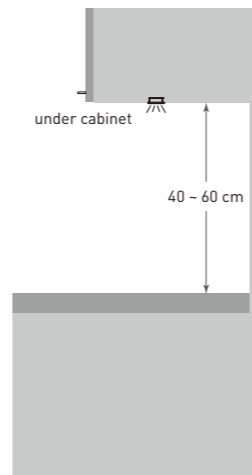

Recessed Uni Linear LED Light | UC2711

- Application: under cabinet / shelf for kitchen, bathroom, home and office
- Extruded aluminium housing, push-fit installation
- With MCPET reflector & acrylic diffuser
- Compatible power supply: 700mA constant current XP LED power system

- Routed dimension: 33.5x11xRL (mm)

Model	Illustration	RL
UC2711-45		L=413mm, 2 LEDs (5W) 398mm
UC2711IRH-45		
UC2711-60		L=563mm, 3 LEDs (7.5W) 548mm
UC2711IRH-60		
UC2711-90		L=863mm, 4 LEDs (10W) 848mm
UC2711IRH-90		
UC2711-120		L=1,163mm, 5 LEDs (12.5W) 1,148mm
UC2711IRH-120		

Recessed Uni Linear LED Light | UC2711

Illustration	Article Code	Model	Description
		brushed stainless	
	09.711.421	UC2711-45ABN-CW	cool white
	09.711.411	UC2711-45ABN-WW	warm white
	09.715.421	UC2711IRH-45ABN-CW	cool white, w/IR lens
	09.715.411	UC2711IRH-45ABN-WW	warm white, w/IR lens
	09.712.421	UC2711-60ABN-CW	cool white
	09.712.411	UC2711-60ABN-WW	warm white
	09.716.421	UC2711IRH-60ABN-CW	cool white, w/IR lens
	09.716.411	UC2711IRH-60ABN-WW	warm white, w/IR lens
	09.713.421	UC2711-90ABN-CW	cool white
	09.713.411	UC2711-90ABN-WW	warm white
	09.717.421	UC2711IRH-90ABN-CW	cool white, w/IR lens
	09.717.411	UC2711IRH-90ABN-WW	warm white, w/IR lens
	09.714.421	UC2711-120ABN-CW	cool white
	09.714.411	UC2711-120ABN-WW	warm white
	09.718.421	UC2711IRH-120ABN-CW	cool white, w/IR lens
	09.718.411	UC2711IRH-120ABN-WW	warm white, w/IR lens