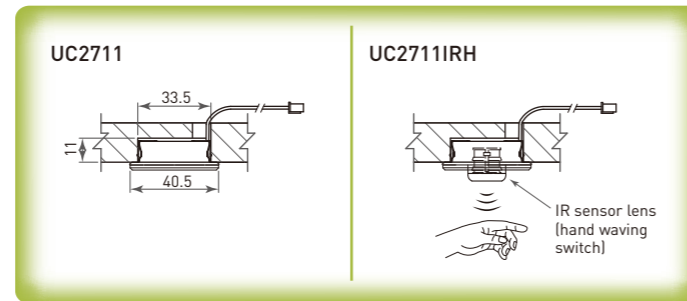

Recessed Uni Linear LED Light | UC2711

- Application: under cabinet / shelf for kitchen, bathroom, home and office
- Extruded aluminium housing, push-fit installation
- With MCPET reflector & acrylic diffuser
- Compatible power supply: 700mA constant current XP LED power system

- Routed dimension: 33.5x11xRL (mm)

Model	Illustration	RL
UC2711-45		L=413mm, 2 LEDs (5W) 398mm
UC2711IRH-45		
UC2711-60		L=563mm, 3 LEDs (7.5W) 548mm
UC2711IRH-60		
UC2711-90		L=863mm, 4 LEDs (10W) 848mm
UC2711IRH-90		
UC2711-120		L=1,163mm, 5 LEDs (12.5W) 1,148mm
UC2711IRH-120		

Recessed Uni Linear LED Light | UC2711

Illustration	Article Code	Model	Description
		brushed stainless	
	09.711.421	UC2711-45ABN-CW	cool white
	09.711.411	UC2711-45ABN-WW	warm white
	09.715.421	UC2711IRH-45ABN-CW	cool white, w/IR lens
	09.715.411	UC2711IRH-45ABN-WW	warm white, w/IR lens
	09.712.421	UC2711-60ABN-CW	cool white
	09.712.411	UC2711-60ABN-WW	warm white
	09.716.421	UC2711IRH-60ABN-CW	cool white, w/IR lens
	09.716.411	UC2711IRH-60ABN-WW	warm white, w/IR lens
	09.713.421	UC2711-90ABN-CW	cool white
	09.713.411	UC2711-90ABN-WW	warm white
	09.717.421	UC2711IRH-90ABN-CW	cool white, w/IR lens
	09.717.411	UC2711IRH-90ABN-WW	warm white, w/IR lens
	09.714.421	UC2711-120ABN-CW	cool white
	09.714.411	UC2711-120ABN-WW	warm white
	09.718.421	UC2711IRH-120ABN-CW	cool white, w/IR lens
	09.718.411	UC2711IRH-120ABN-WW	warm white, w/IR lens